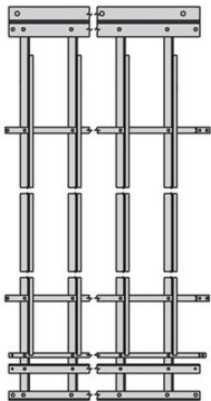

# Eaton SB61514004TG

Catalog Number: SB61514004TG

Eaton B-Line series wall mount 9.25 inch shelf width distribution frame, 140" height, 123" length, 16.375" width, 4 vertical with 16 shelves, ASTM A36 structural steel, Telco gray powder coat, Universal distribution frame wall mount

## General specifications

Product Name	Catalog Number
Eaton B-Line series wall mount 9.25 inch shelf width distribution frame	SB61514004TG

UPC
799038034094

Product Length/Depth
123 in

Product Height
140 in